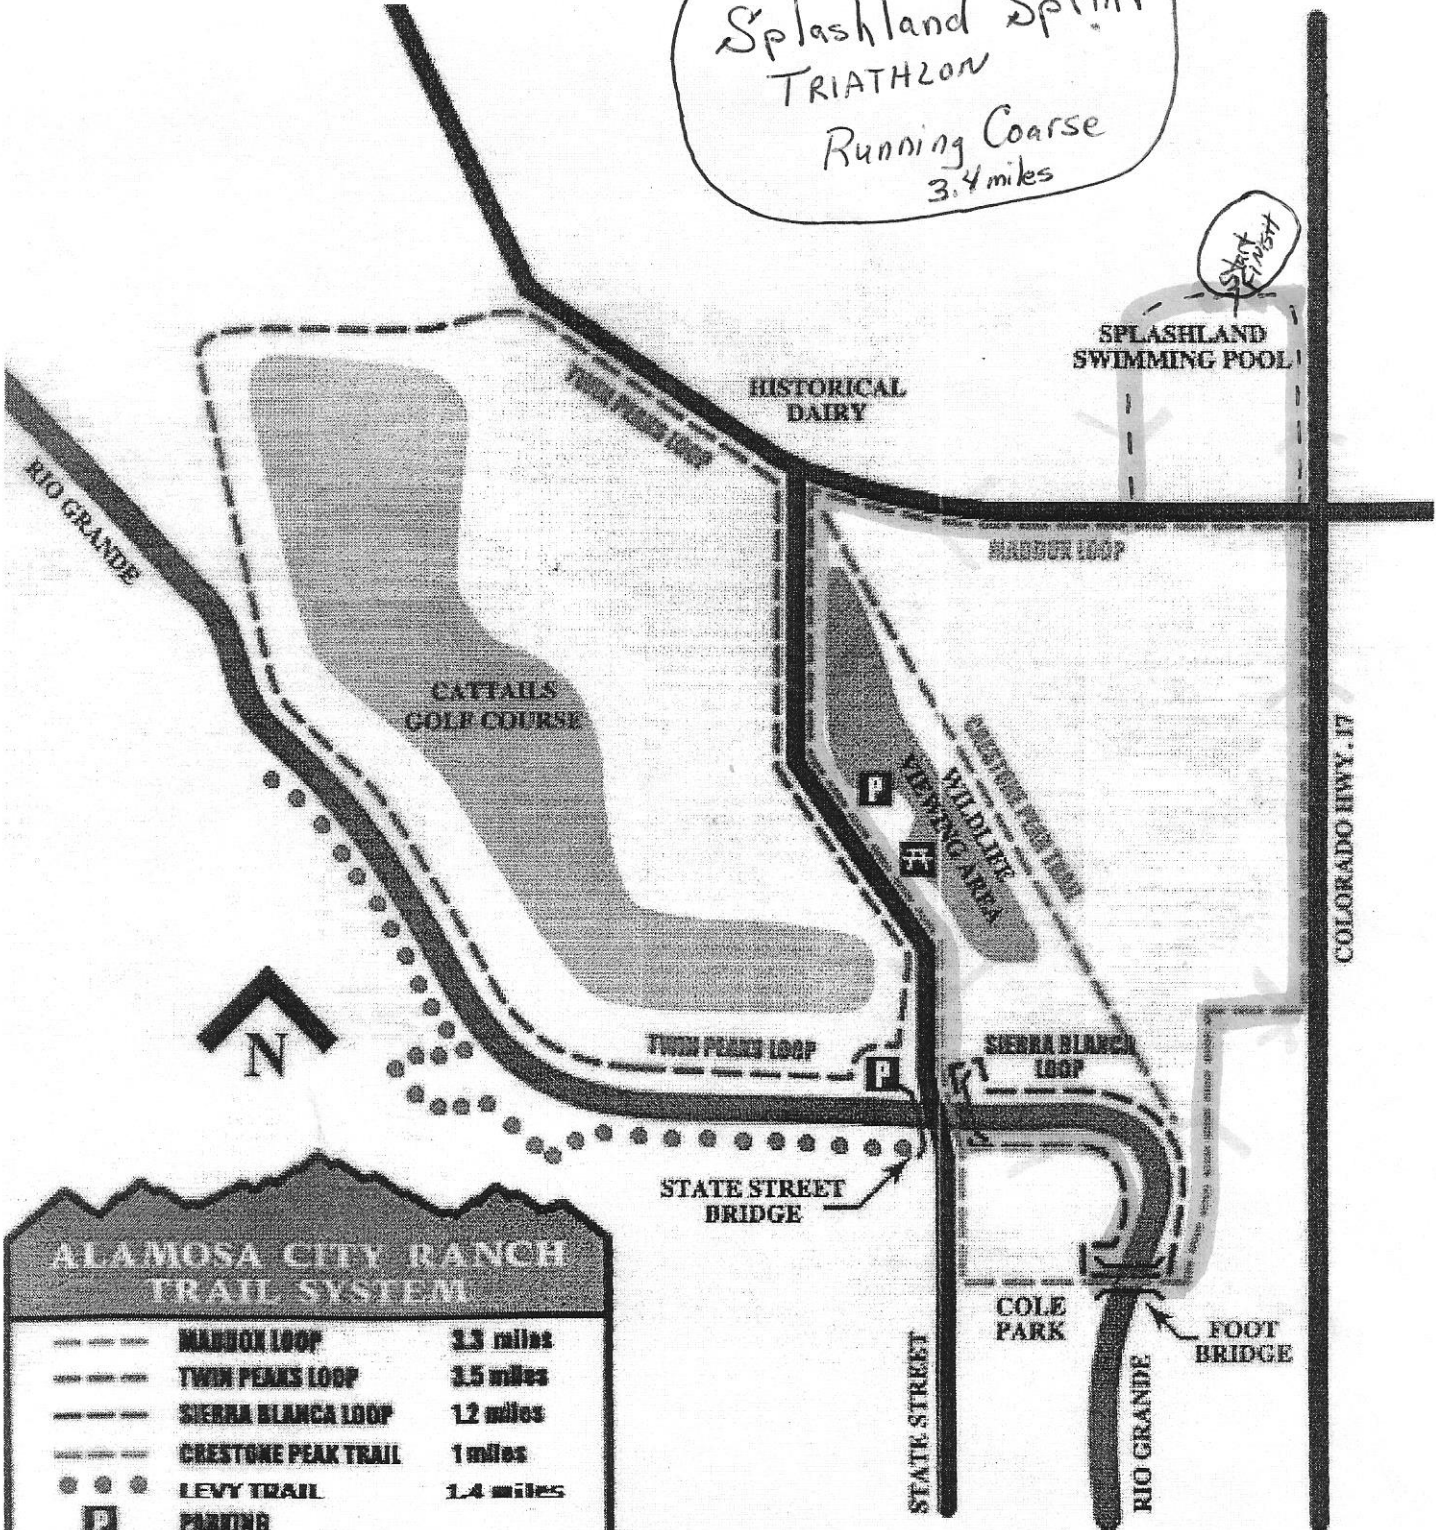

Splashland Sprint  
 TRIATHLON  
 Running Coarse  
 3.4 miles

Start  
 Finish

COLORADO HWY. 17

**ALAMOSA CITY RANCH TRAIL SYSTEM**

---	MARATHON LOOP	3.3 miles
---	TWIN PEAKS LOOP	3.5 miles
---	SIERRA BLANCA LOOP	12 miles
---	CRESTONE PEAK TRAIL	1 miles
● ● ● ● ●	LEVY TRAIL	1.4 miles
P	PARKING	
FF	PICNIC AREA	